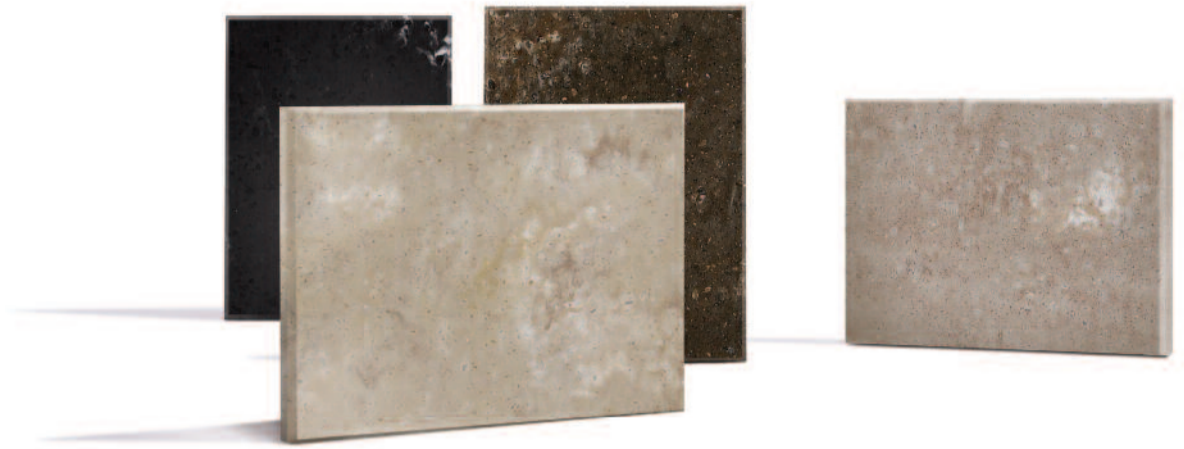

M206
Monza

HI-MACS®
MARMO